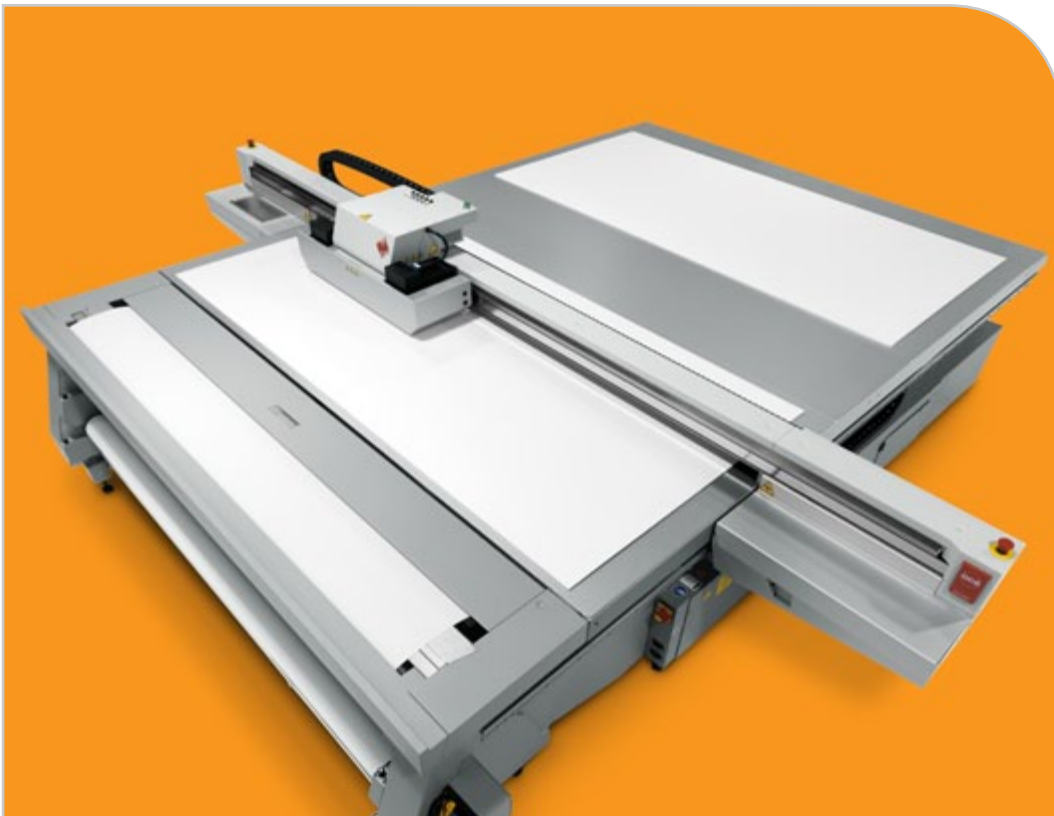

Arizona[®]
Series UV
flatbed printers

All roads lead to
Arizona

Canon
CANON GROUP

Océ Arizona Series UV Flatbed Printers

Océ Arizona Series is the best-selling UV flatbed printer family in the world.

Every model uses UV curable inks and Océ VariaDot® imaging technology to deliver near-photographic image quality. Each is built on a true flatbed

Extra large table,
high-volume production

Standard size table,
high-volume production

Available models

Rigid media size

Océ Arizona 550 XT
2.50m x 3.05m (98.4" x 120")

Océ Arizona 550 GT
1.25 m x 2.50 m (49" x 98.4")

Rigid media thickness

50.8 mm (2")

50.8 mm (2")

Océ VariaDot printing technology

6 to 42 picoliter droplets, 636 nozzles, two printheads/color, dual row design

6 to 42 picoliter droplets, 636 nozzles, two printheads/color, dual row design

Extra large table, mid-volume production

Océ Arizona 360 XT

2.50m x 3.05m (98.4" x 120")

48 mm (1.89")

6 to 42 picoliter droplets, 318 nozzles,
two printheads/color, single row design

36.4 m²/hr (392 ft²/hr)